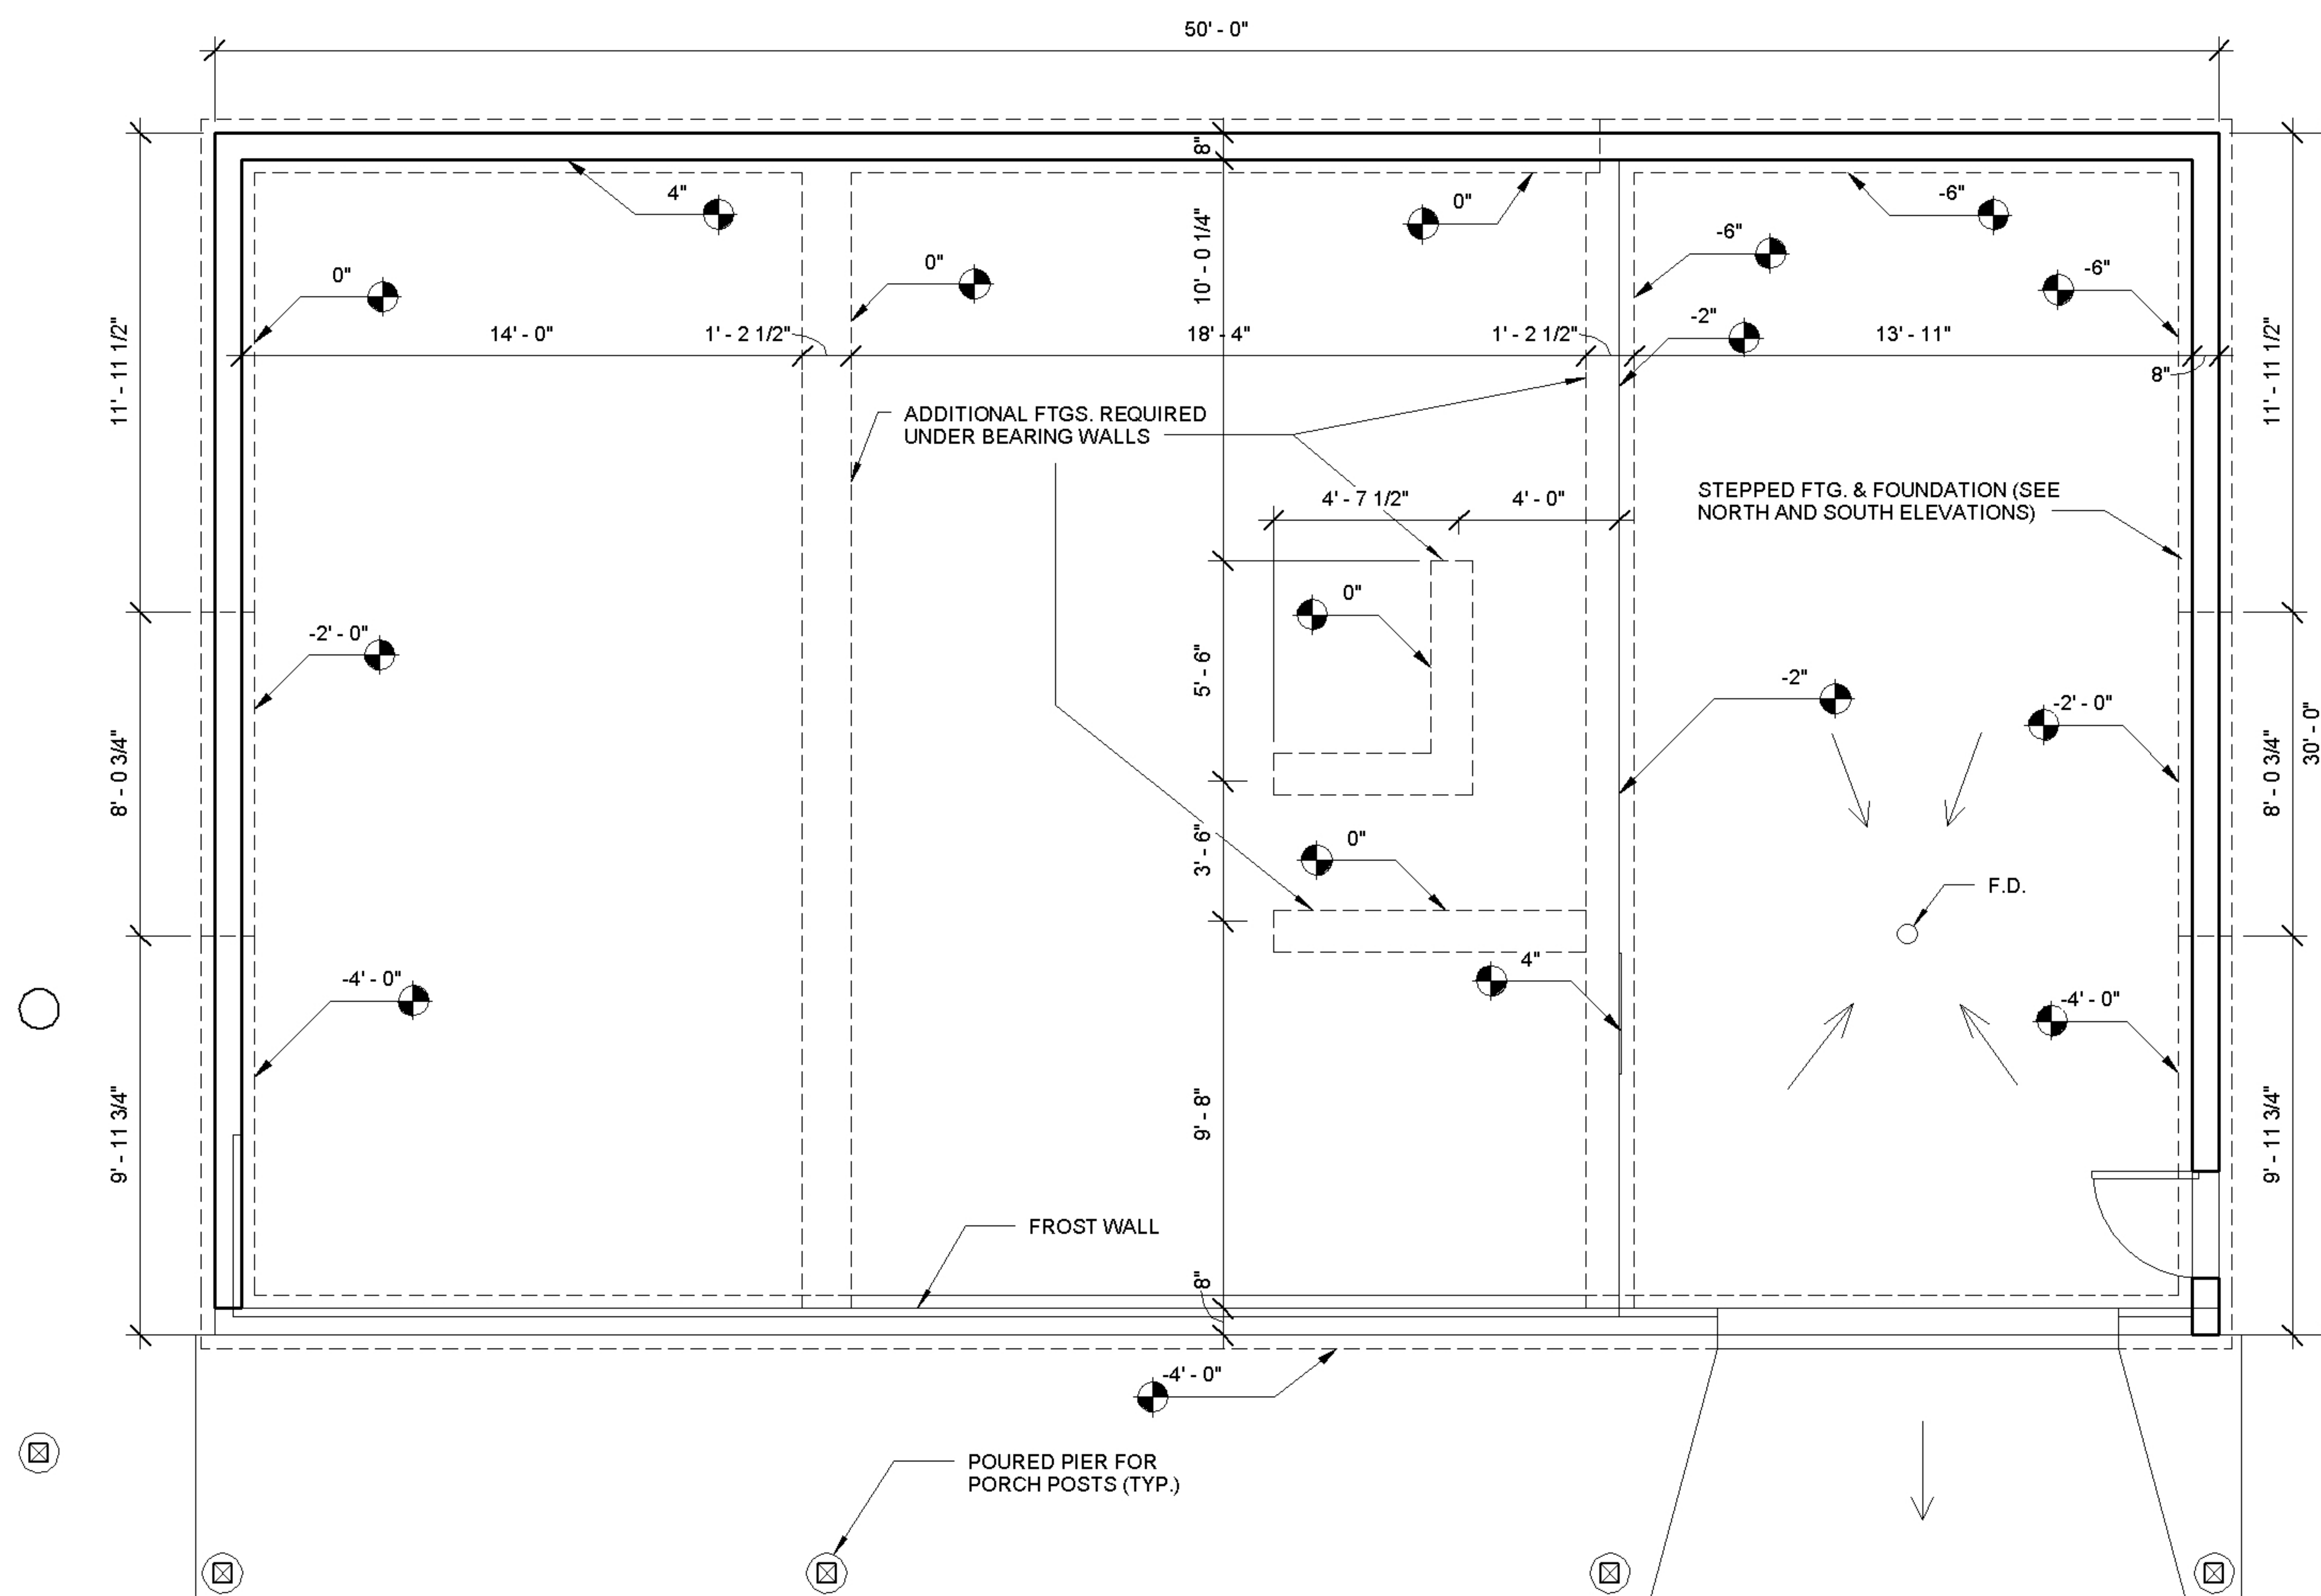

STRUCTURAL ARTS

MICHAEL D. OBRECHT
1714 24TH STREET TWO RIVERS WI
(920) 374-9820
michael.obrecht@gmail.com

Biersteker/Haskins

BIERSTEKER/HASKINS RESIDENCE

DATE: 07/09/02

DRAWN BY: Author

REVISIONS:

CONTENTS
FOUNDATION PLAN

SHEET NUMBER
S101

1 FOUNDATION
1/4" = 1'-0"